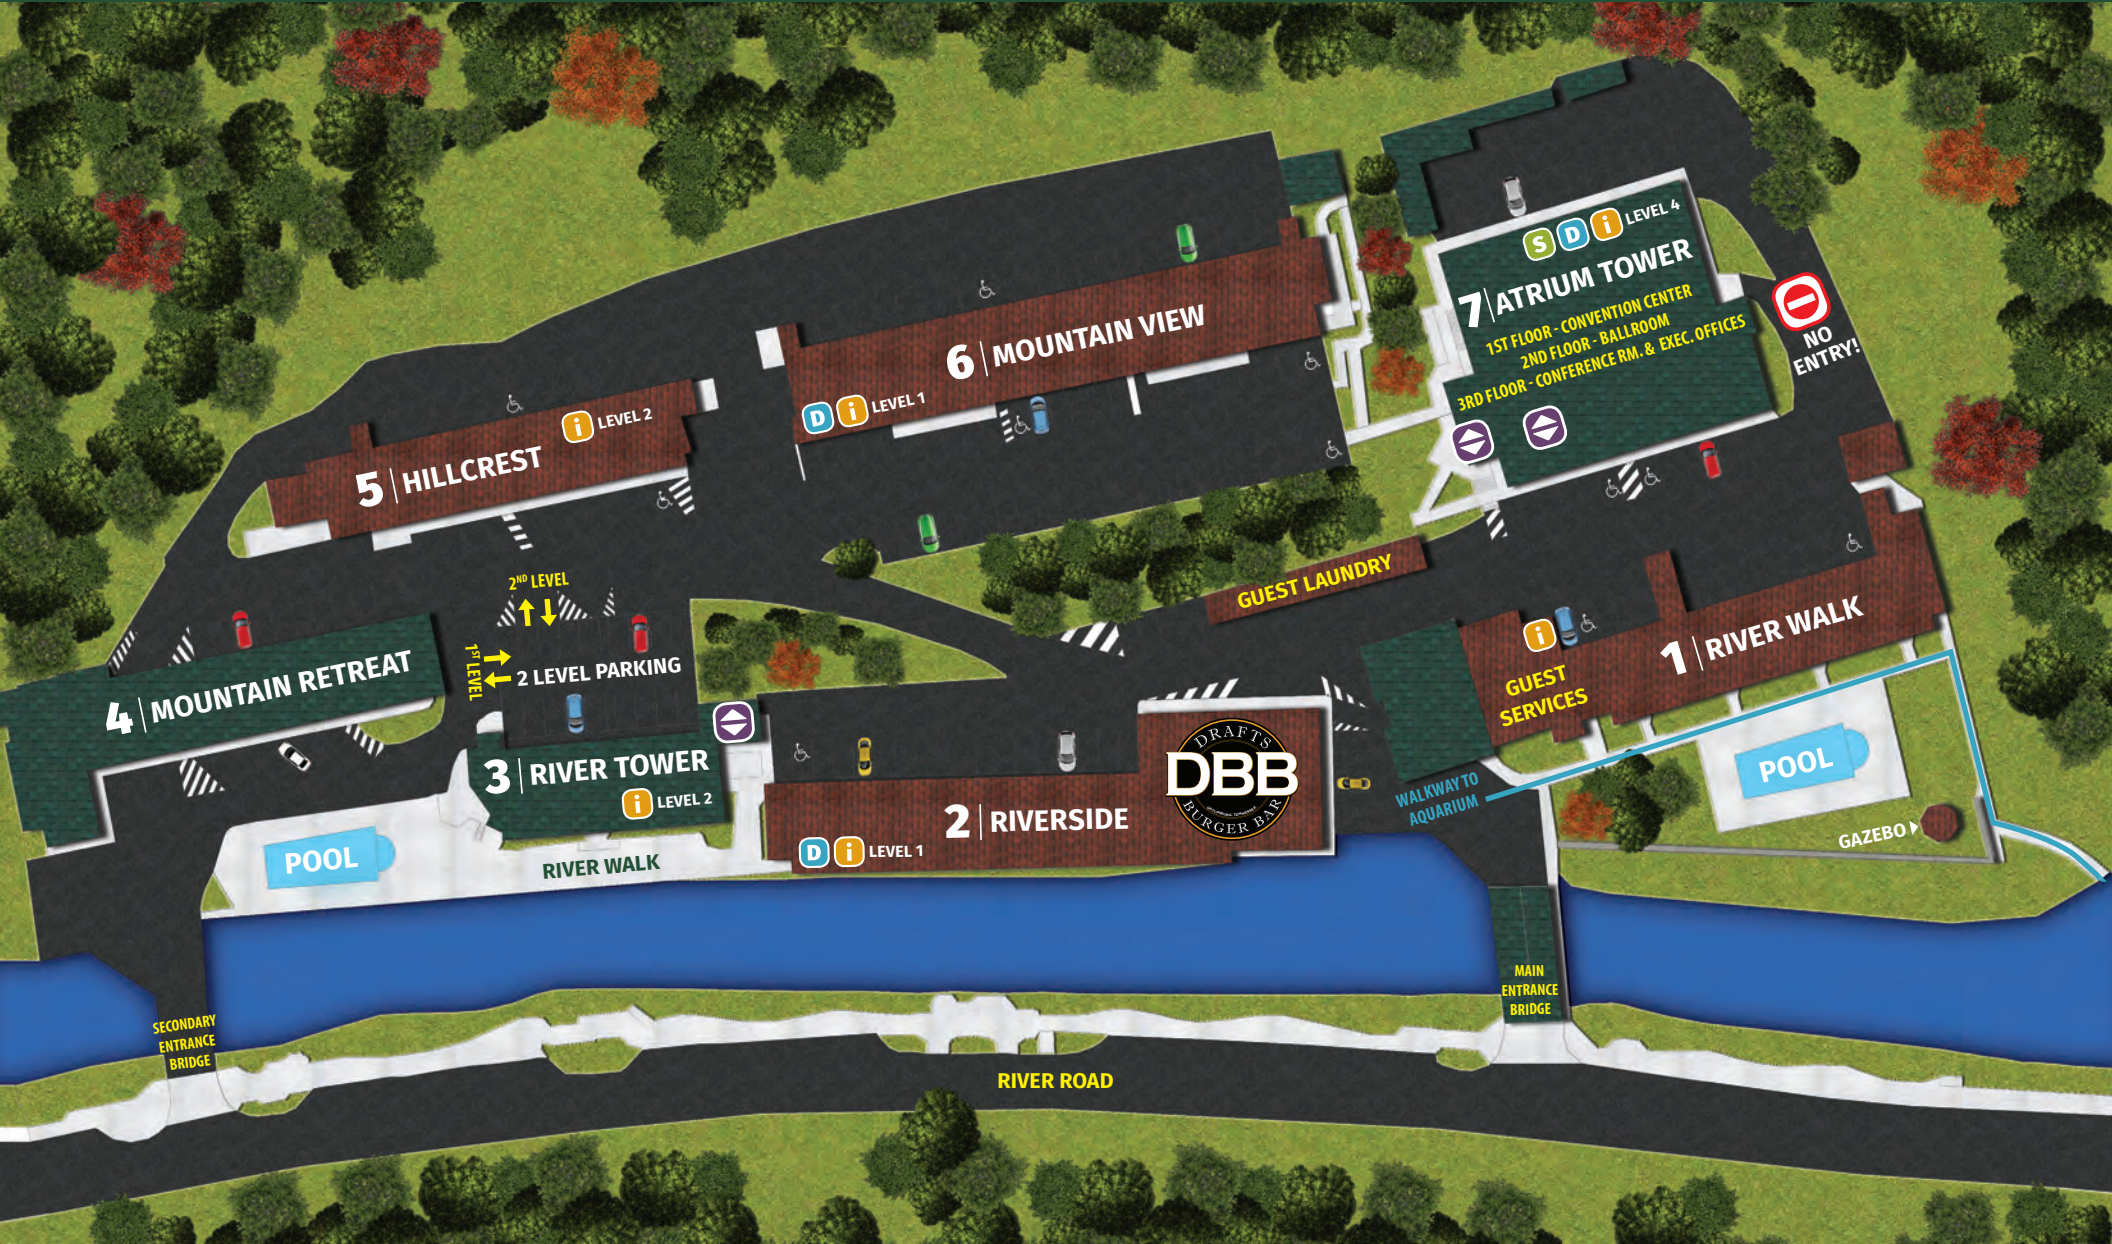

RIVER TERRACE

RESORT AND CONVENTION CENTER

ELEVATOR

ICE

DRINKS

SNACKS

DBB DRAFTS BURGER BAR