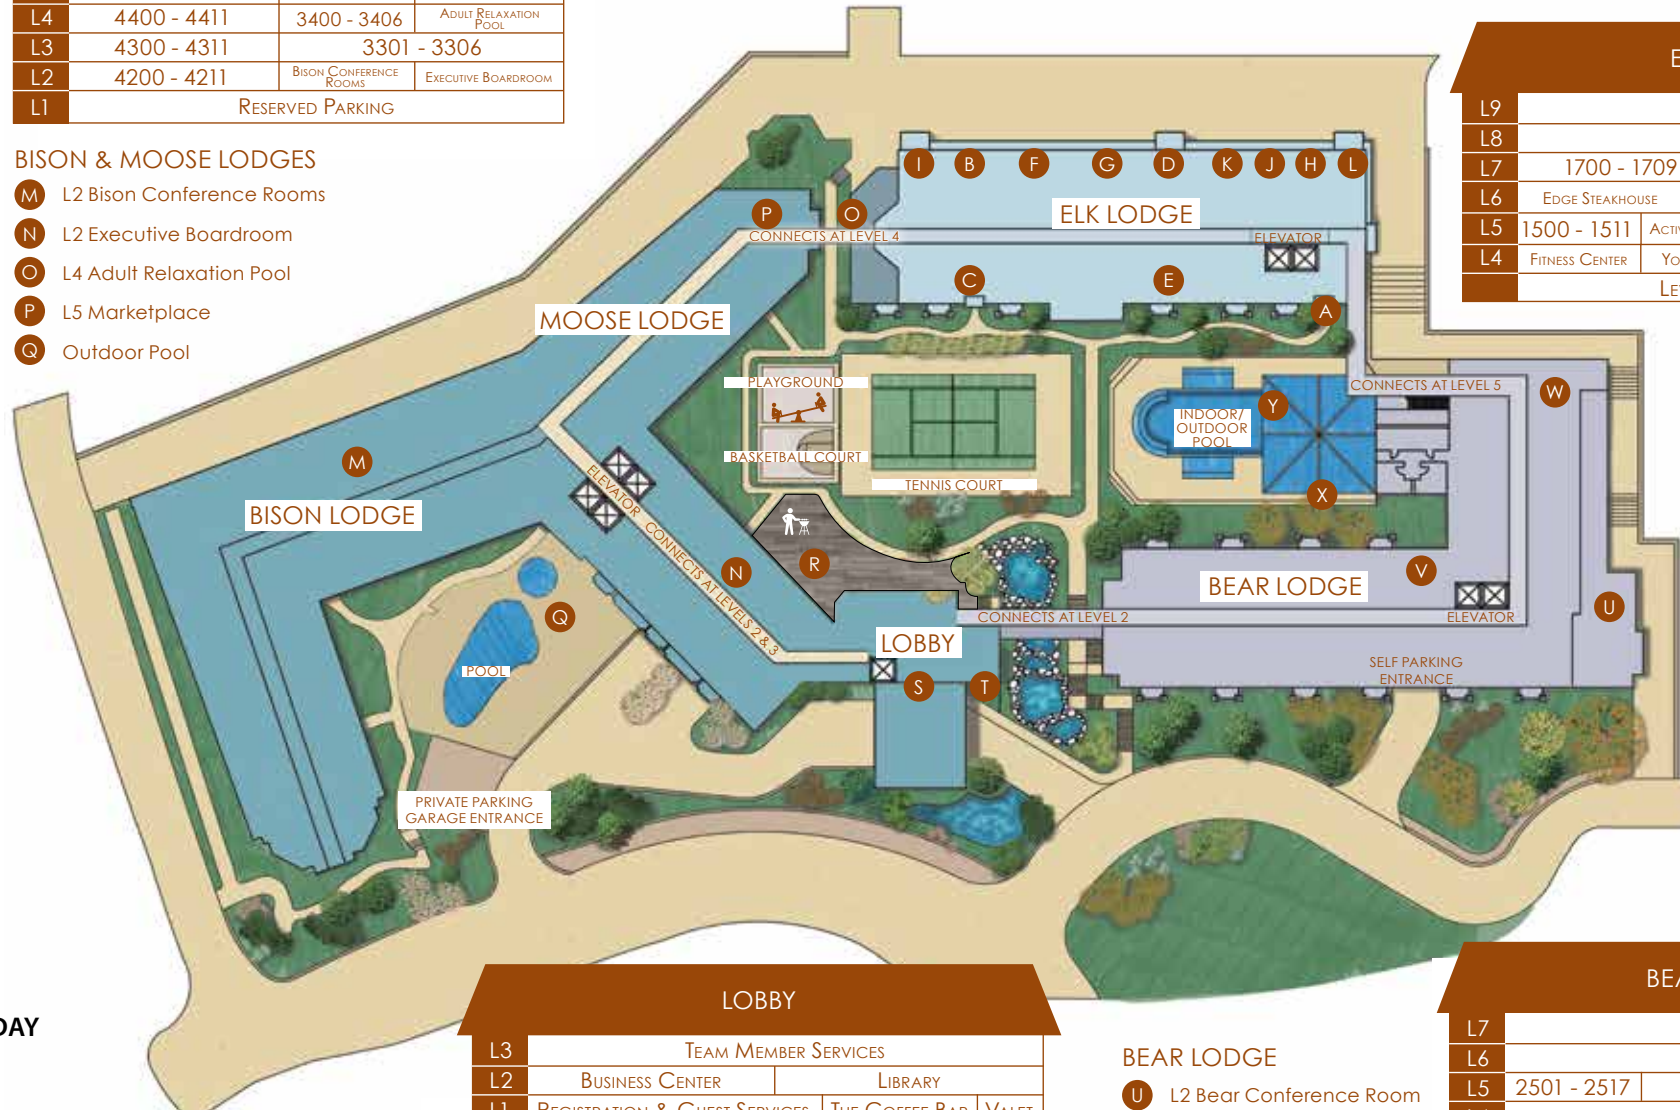

BISON LODGE | MOOSE LODGE

L9	4907 - 4916	3900 - 3918	
L8	4800 - 4816	3800 - 3818	
L7	4700 - 4716	3700 - 3718	
L6	4600 - 4616	3600 - 3618	
L5	4500 - 4516	3500 - 3518	MARKETPLACE
L4	4400 - 4411	3400 - 3406	ADULT RELAXATION POOL
L3	4300 - 4311	3301 - 3306	
L2	4200 - 4211	BISON CONFERENCE ROOMS	EXECUTIVE BOARDROOM
L1	RESERVED PARKING		

BISON & MOOSE LODGES

- M** L2 Bison Conference Rooms
- N** L2 Executive Boardroom
- O** L4 Adult Relaxation Pool
- P** L5 Marketplace
- Q** Outdoor Pool

ELK LODGE

L9	1900 - 1910			
L8	1800 - 1810			
L7	1700 - 1709	ALOHA SKI SHOP	DRAFTS BURGER BAR	
L6	EDGE STEAKHOUSE	1603 - 1611	SKI VALET	
L5	1500 - 1511	ACTIVITIES CENTER	WHOLE OWNER LOCKER ROOM	GAME ROOM
L4	FITNESS CENTER	YOGA ROOM	SERENITY SPA	SKIER LOCKER ROOM
LEVELS 2 - 4 • PARKING				

ELK LODGE

- A** L2, L3, L4 Parking
- B** L4 Yoga Room
- C** L4 Fitness Room
- D** L4 Serenity Spa
- E** L4 Ski Locker Room
- F** L5 Activities Center
- G** L5 Whole Owner Locker Room
- H** L5 Game Room
- I** L6 Edge Steakhouse
- J** L6 Ski Valet
- K** L7 Aloha Ski Shop
- L** L7 Drafts Burger Bar

LOBBY

L3	TEAM MEMBER SERVICES		
L2	BUSINESS CENTER	LIBRARY	
L1	REGISTRATION & GUEST SERVICES	THE COFFEE BAR	VALET

LOBBY

- R** Observation Deck with Outdoor Grills
- S** L1 Valet
- T** L1 The Coffee Bar

BEAR LODGE