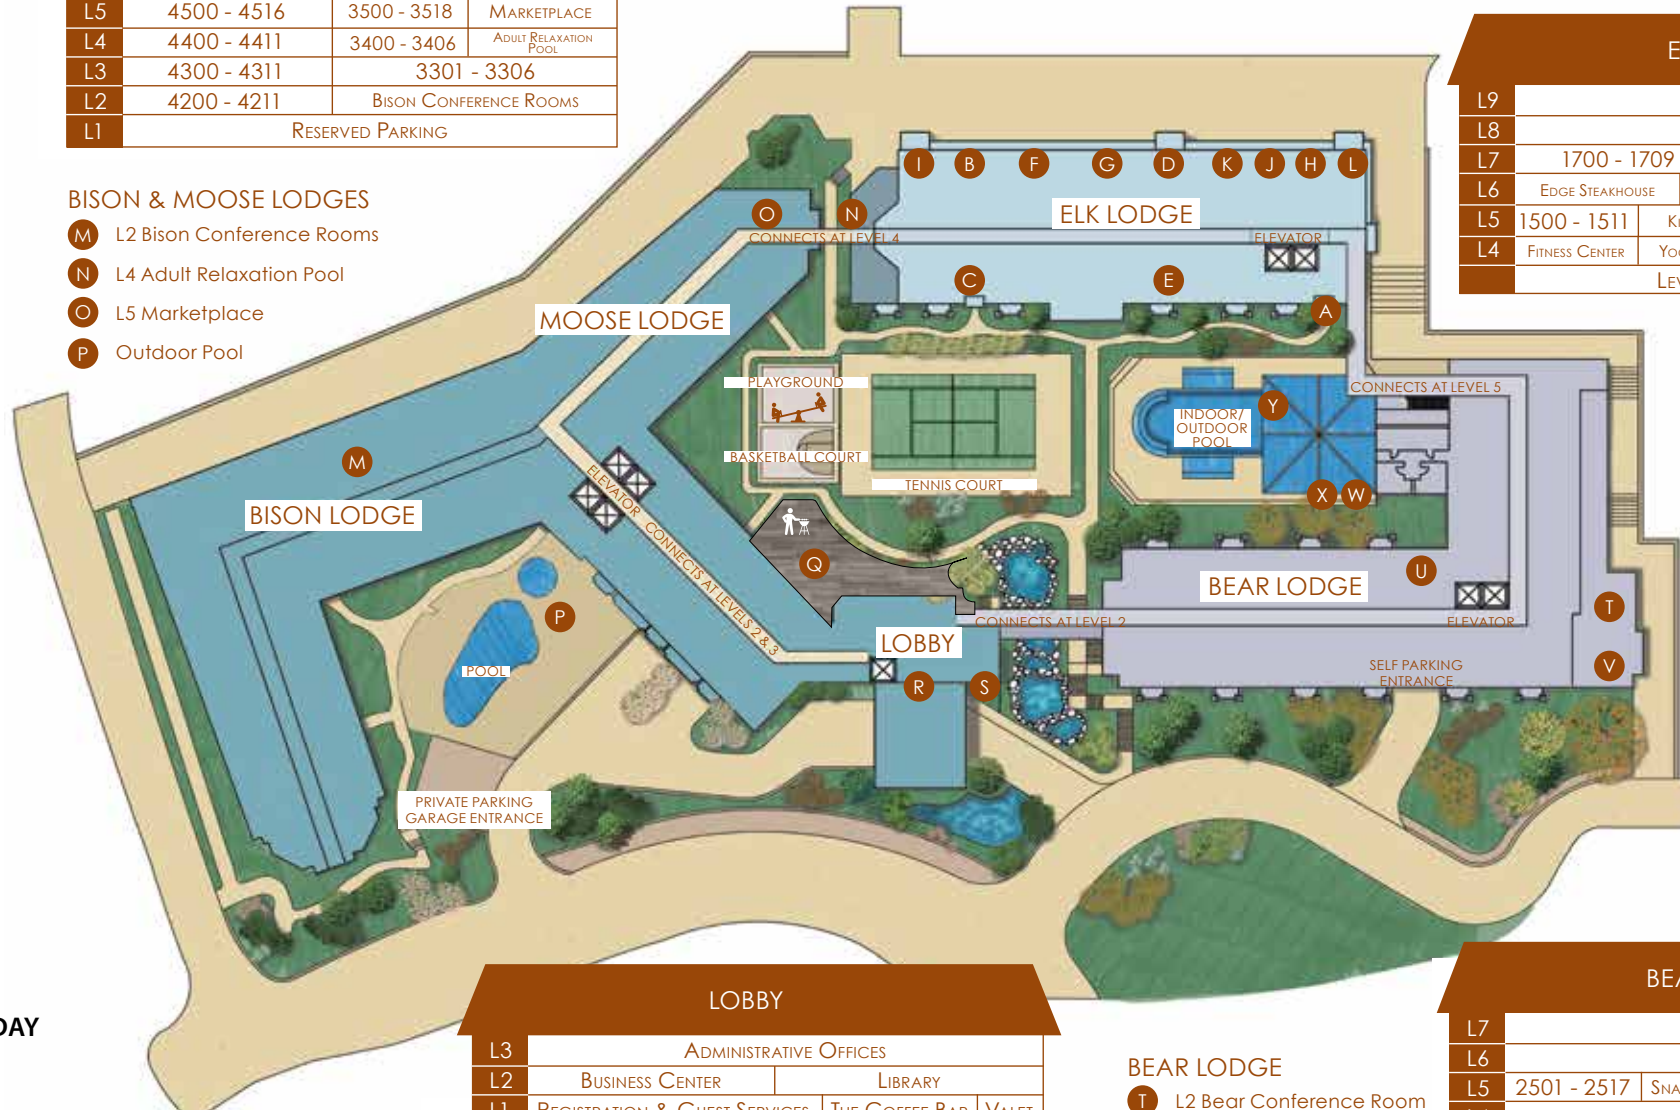

BISON LODGE MOOSE LODGE			
L9	4907 - 4916	3900 - 3918	
L8	4800 - 4816	3800 - 3818	
L7	4700 - 4716	3700 - 3718	
L6	4600 - 4616	3600 - 3618	
L5	4500 - 4516	3500 - 3518	MARKETPLACE
L4	4400 - 4411	3400 - 3406	ADULT RELAXATION POOL
L3	4300 - 4311	3301 - 3306	
L2	4200 - 4211	BISON CONFERENCE ROOMS	
L1	RESERVED PARKING		

BISON & MOOSE LODGES

- M** L2 Bison Conference Rooms
- N** L4 Adult Relaxation Pool
- O** L5 Marketplace
- P** Outdoor Pool

ELK LODGE			
L9	1900 - 1910		
L8	1800 - 1810		
L7	1700 - 1709	ALOHA SKI SHOP	DRAFTS BURGER BAR
L6	EDGE STEAKHOUSE	1603 - 1611	SKIER SERVICES
L5	1500 - 1511	KIDS CLUB	WHOLE OWNER LOCKER ROOM GAME ROOM
L4	FITNESS CENTER	YOGA ROOM	SERENITY SPA SKIER LOCKER ROOM
LEVELS 2 - 4 • PARKING			

- ELK LODGE**
- A** L2, L3, L4 Parking
 - B** L4 Yoga Room
 - C** L4 Fitness Room
 - D** L4 Serenity Spa
 - E** L4 Skier Locker Room
 - F** L5 Kids Club
 - G** L5 Whole Owner Locker Room
 - H** L5 Game Room
 - I** L6 Edge Steakhouse
 - J** L6 Skier Services
 - K** L7 Aloha Ski Shop
 - L** L7 Drafts Burger Bar

LOBBY			
L3	ADMINISTRATIVE OFFICES		
L2	BUSINESS CENTER	LIBRARY	
L1	REGISTRATION & GUEST SERVICES	THE COFFEE BAR	VALET

- LOBBY**
- Q** Observation Deck with Outdoor Grills
 - R** L1 Valet
 - S** L1 The Coffee Bar